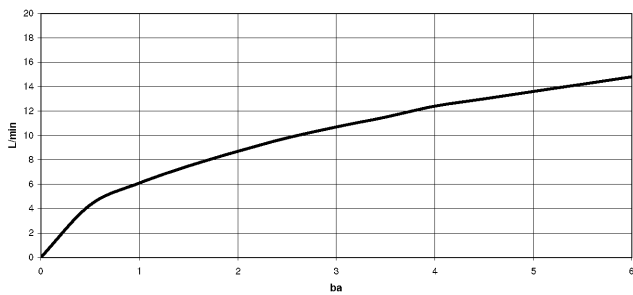

Flow rate chart

Certificates

LGA_38641.

Belgaqua_24-005-
27_3.