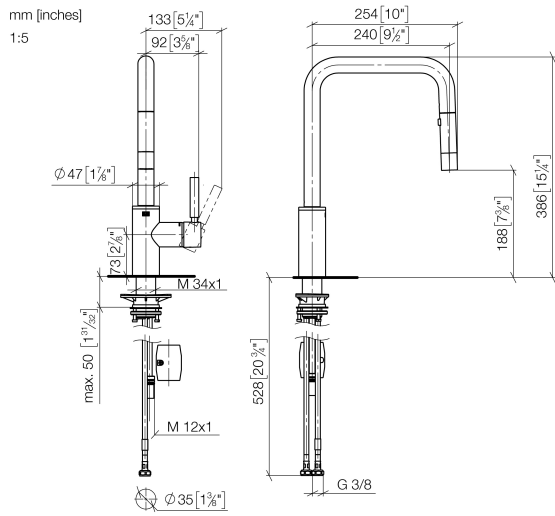

33 870 861

- 240mm projection
- pivotable spout 360°
- Optional swivel limiter available with swivel limiter set 12 823 970 90
- laminar and spray flow
- 1800 mm metal shower hose
- sprayface with anti-scaling system
- max. flow 10.4 l/min at 3 bar flow pressure
- lead-free
- This product can help a building meet the requirements of Green Building Rating Systems, e.g. LEED®, BREEAM®, DGNB

82 424 970-08

33 870 861

Flow rate chart

Certificates

LGA_38641.

Belgaqua_24-005-
27_3.

33 870 861

Spare parts list

No.	Item Number	Name	Quantity used	Delivery time
1	90 12 11 148 00-08	shower	1	40
2	04 30 02 120 00-85	hose	1	30
3	90 28 22 308 00-08	spout	1	-
Spare part can no longer be ordered, please order the replacement item				
4	09 28 10 160 90	ring	2	2
5	09 18 40 186 90	sleeve	1	2
6	90 15 05 064 05 90	cartridge	1	2
7	09 14 10 190 90	seal	1	2
8	09 28 30 030-08	cover	1	40
9	90 20 66 027 00-08	handle	1	40
10	04 30 11 040 00 90	fixing set	1	2
11	09 20 93 056 90	insert	1	2
12	04 30 04 100 00 90	hose	2	2
13	04 28 20 067 00 90	pipe	1	2
14	90 24 03 253 00 90	adaptor	1	2
15	04 21 50 010 00 90	accessories	1	2